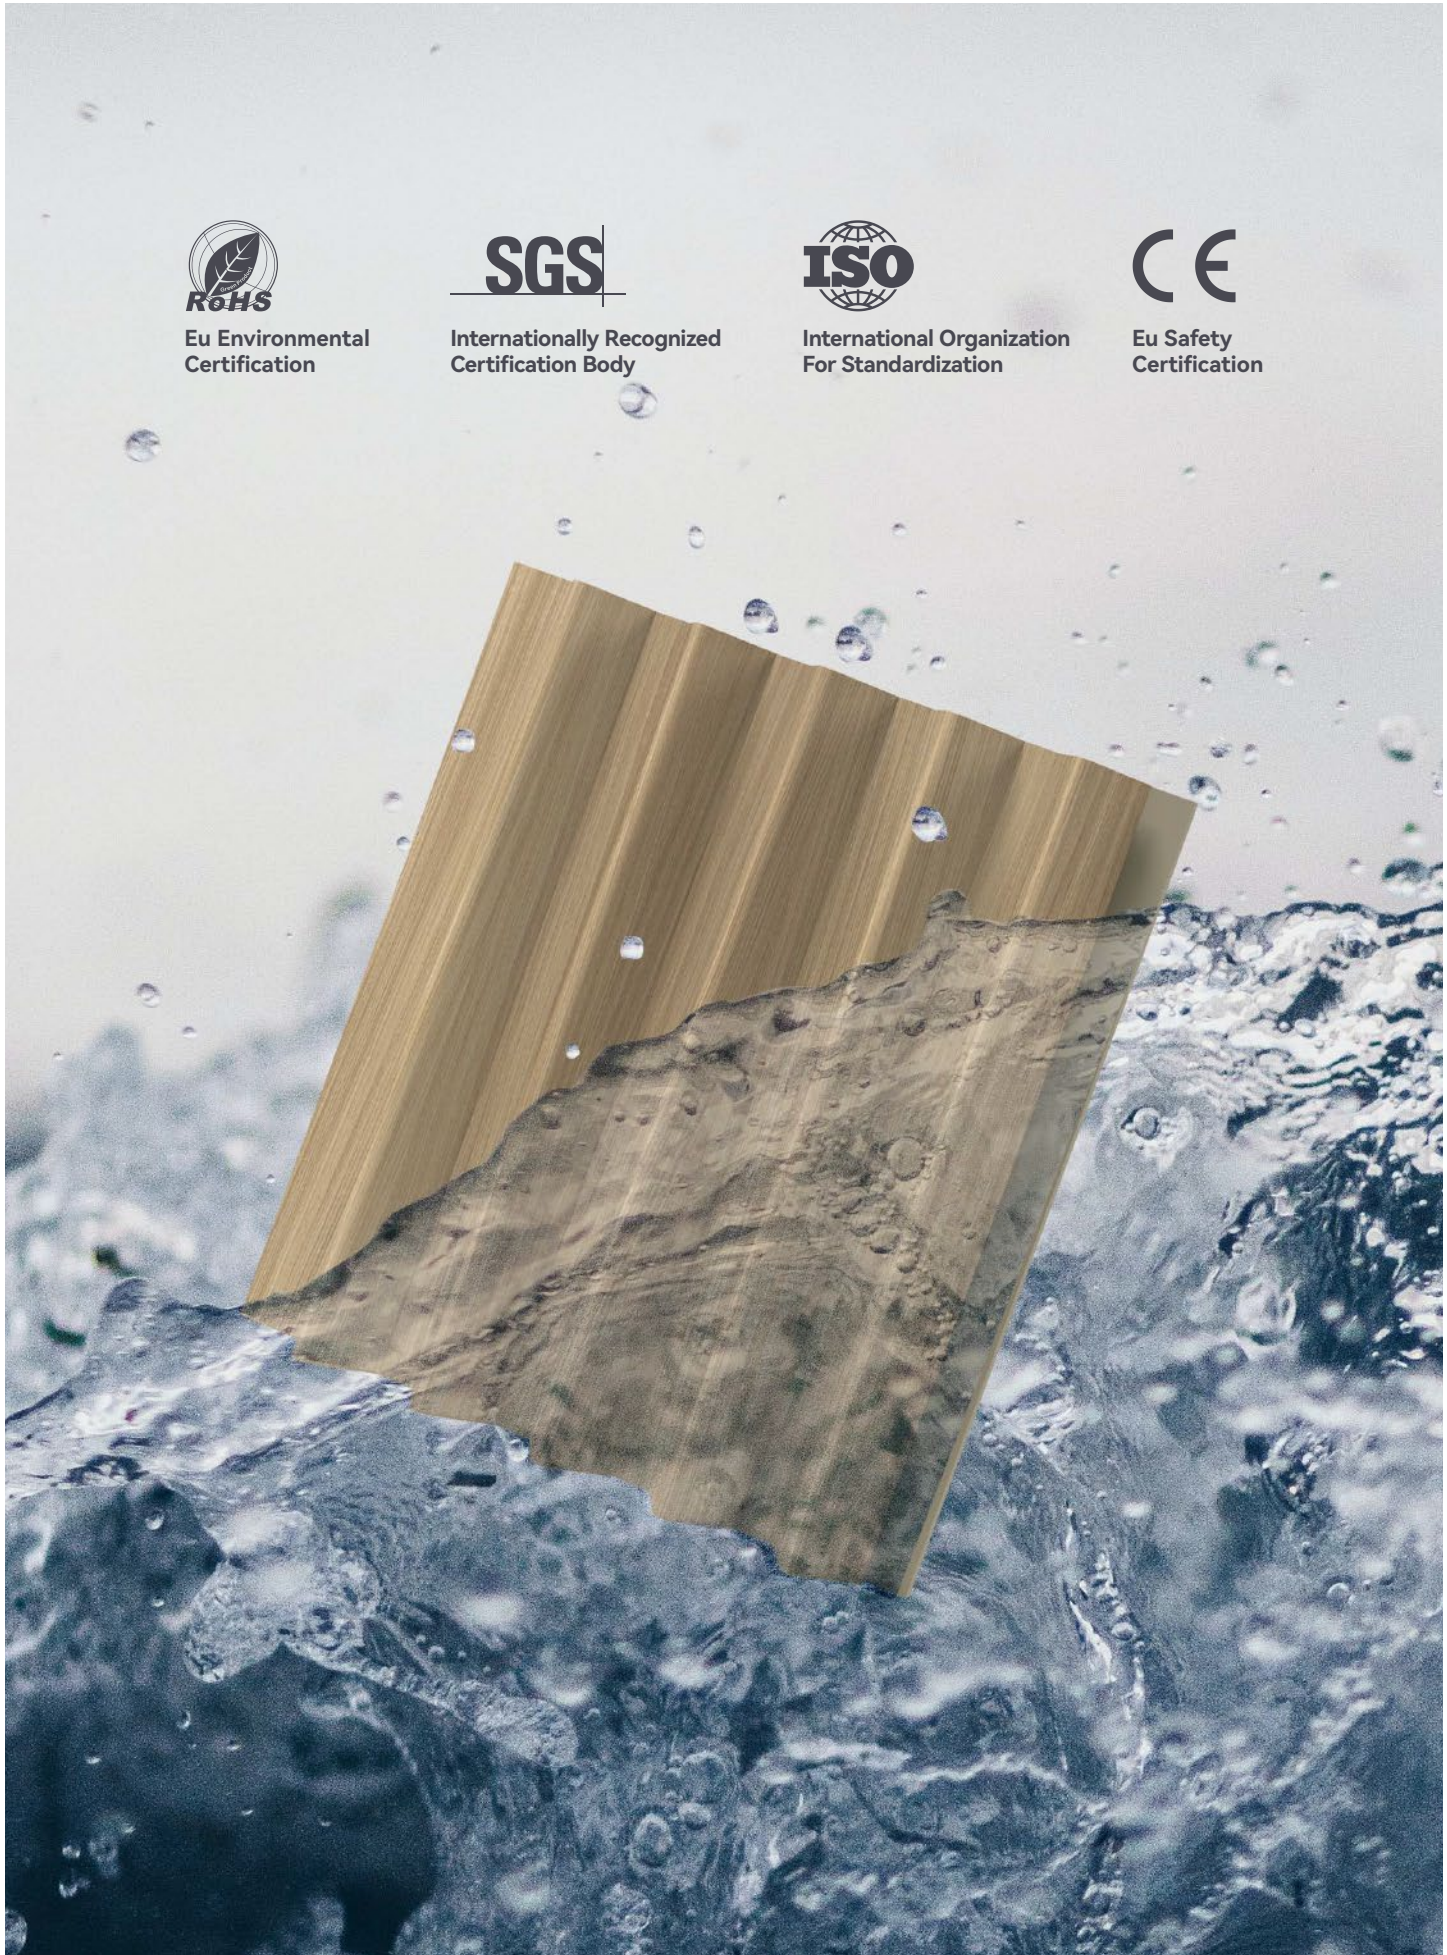

INTERNATIONAL CERTIFICATION >

Eu Environmental
Certification

Internationally Recognized
Certification Body

International Organization
For Standardization

Eu Safety
Certification