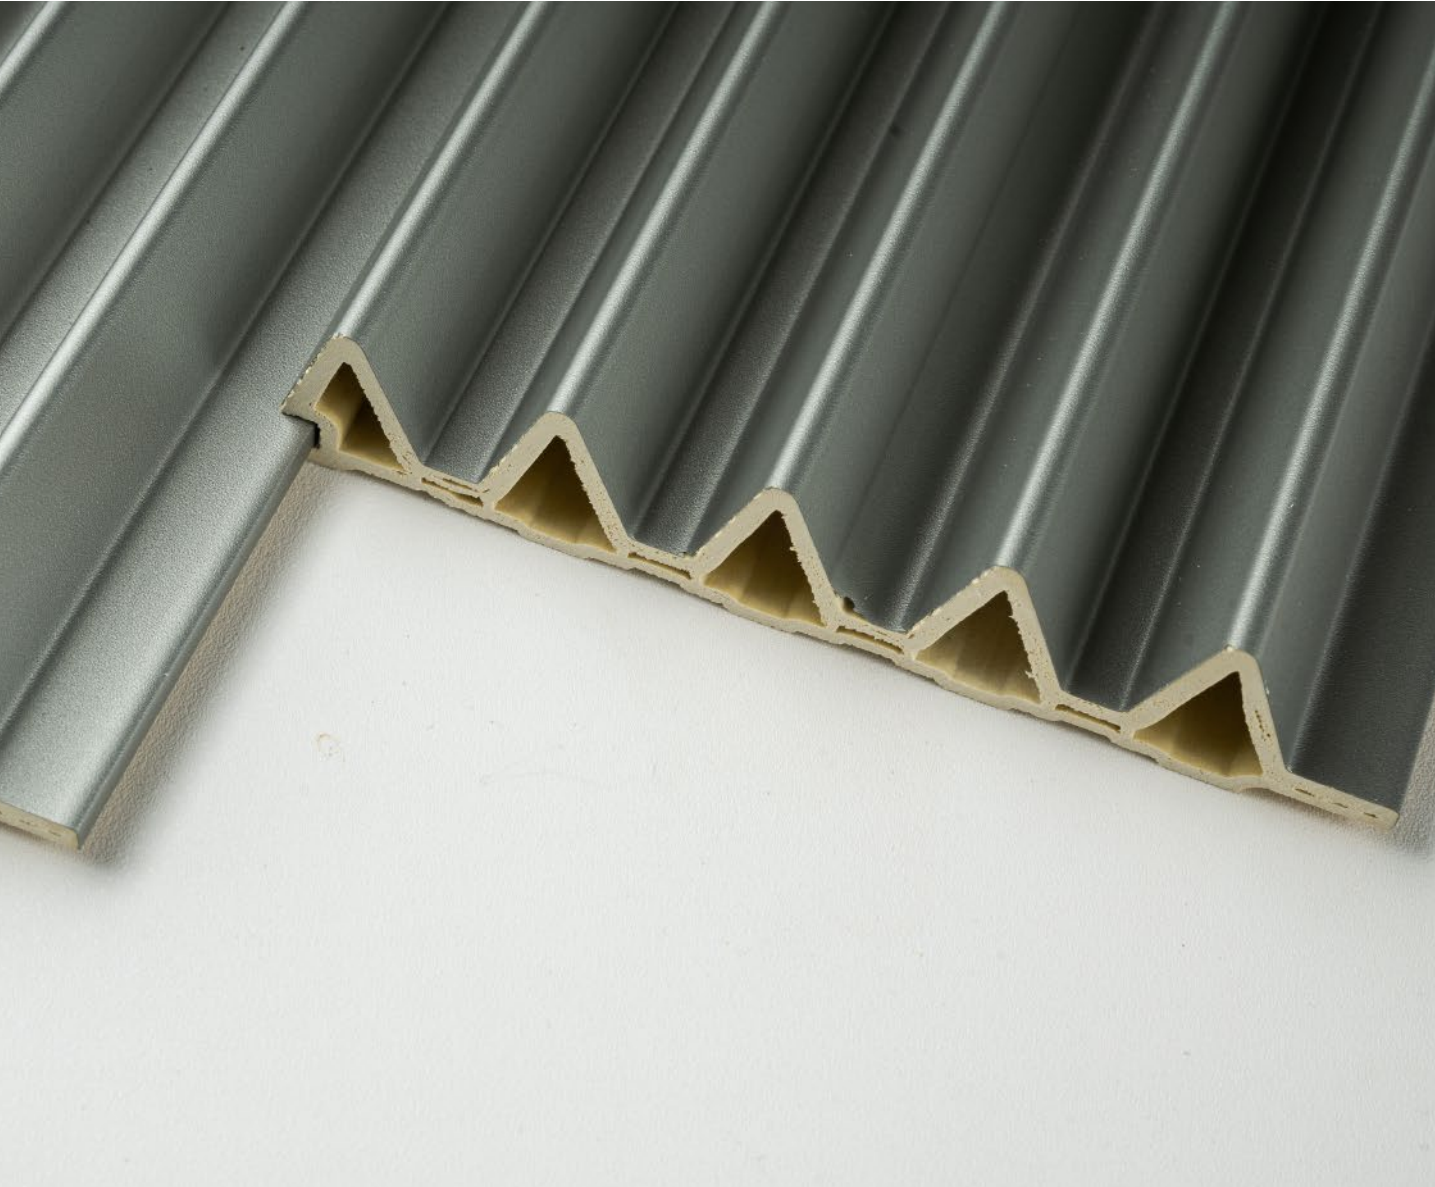

# 140 TRIANGULAR GRILLE

# PRODUCT INFORMATION >

<b>SIZE</b>	Width: 400mm Length: 3000mm Thickness: 27.8mm	<b>WEIGHT</b>	4kg/pc
<b>MATERIAL</b>	WPC bamboo fiber 	<b>EP LEVEL</b>	E0
<b>ADVANTAGE</b>	Waterproof / Bendable	<b>FIRE RATING</b>	B1