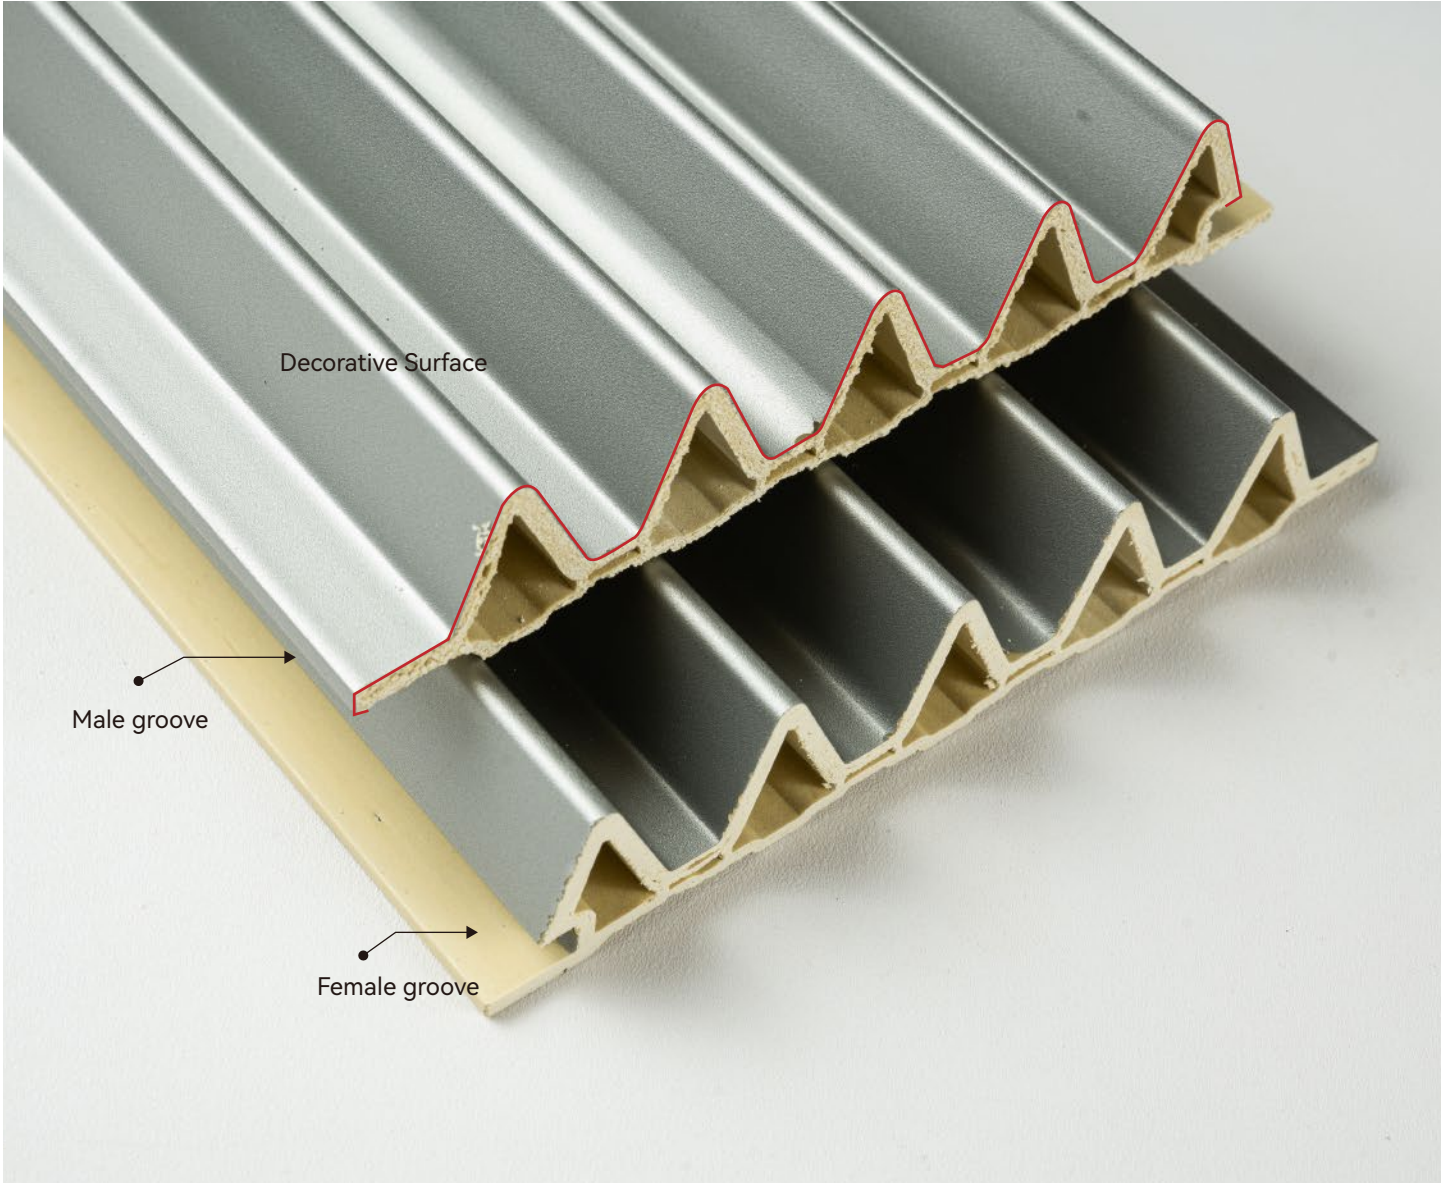

PRODUCT PHOTO >