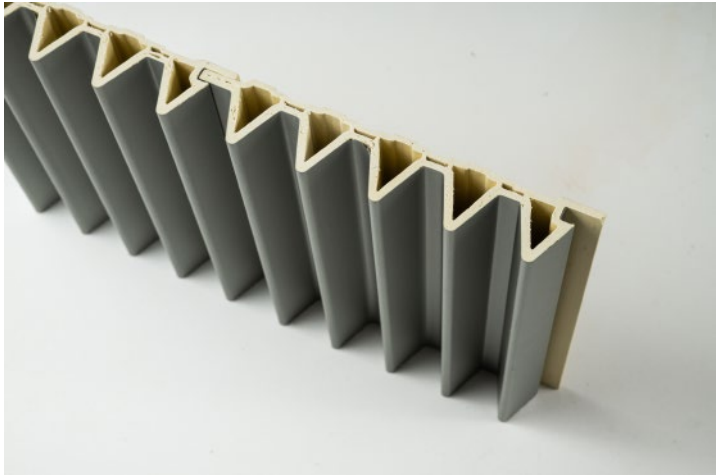

PATCHWORK EFFECT >