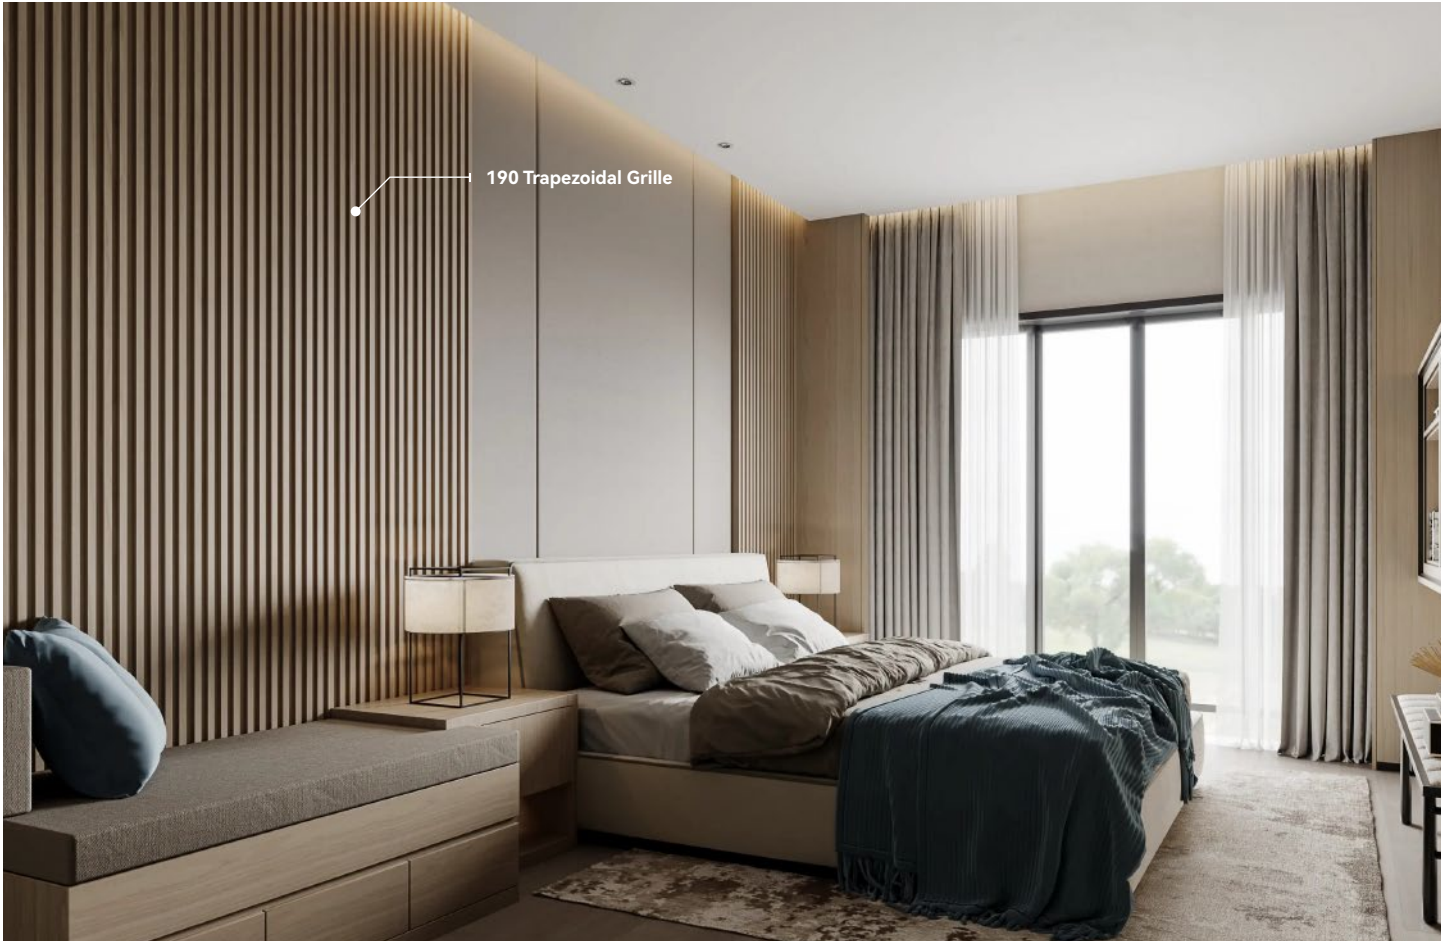

CASE APPRECIATION >