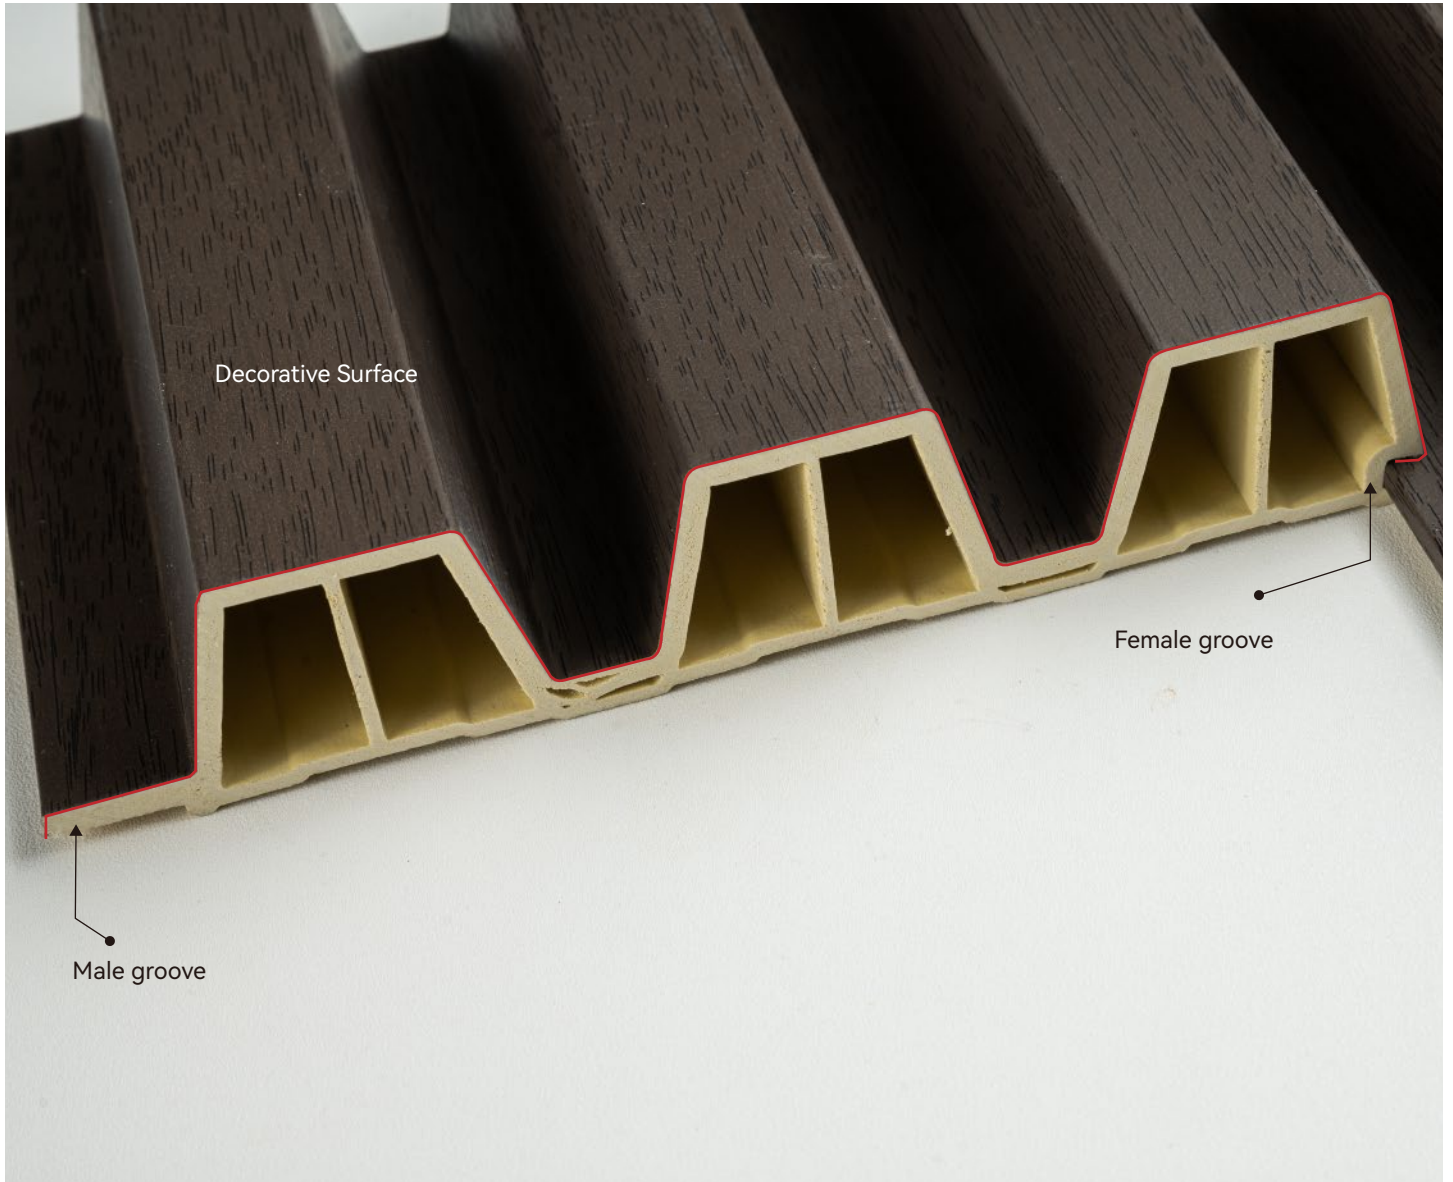

PRODUCT PHOTO >