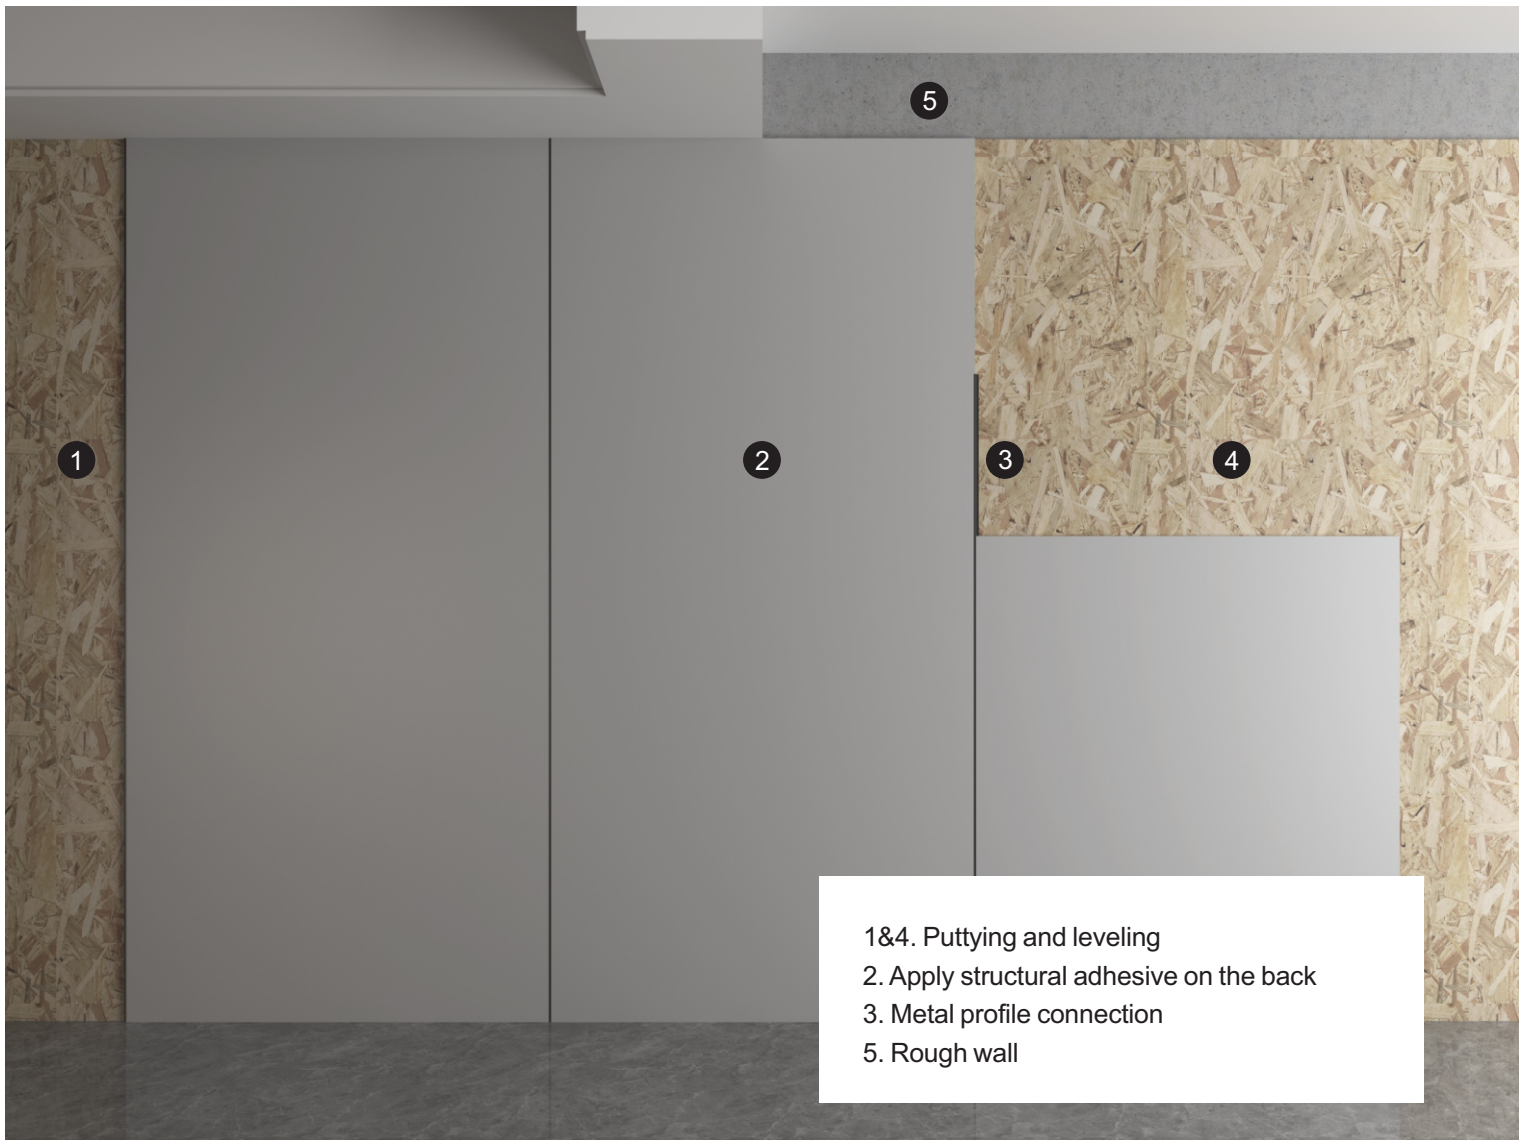

# PHYSICAL PHOTOS

-  Waterproof
-  Insect prevention
-  E0 Environmental protection
-  B1 Flame-retardant

Thickness: 5mm&8mm

Bending and shaping

Waterproof and moisture-proof

1&4. Puttying and leveling  
 2. Apply structural adhesive on the back  
 3. Metal profile connection  
 5. Rough wall

1. Apply structural adhesive on the back
2. Metal profile connection
3. Puttying and leveling

**Corner slotting and bending**

1. Slotting of trimming machine
2. Hot air gun heating bending
3. Apply structural adhesive on the back of the wall panel